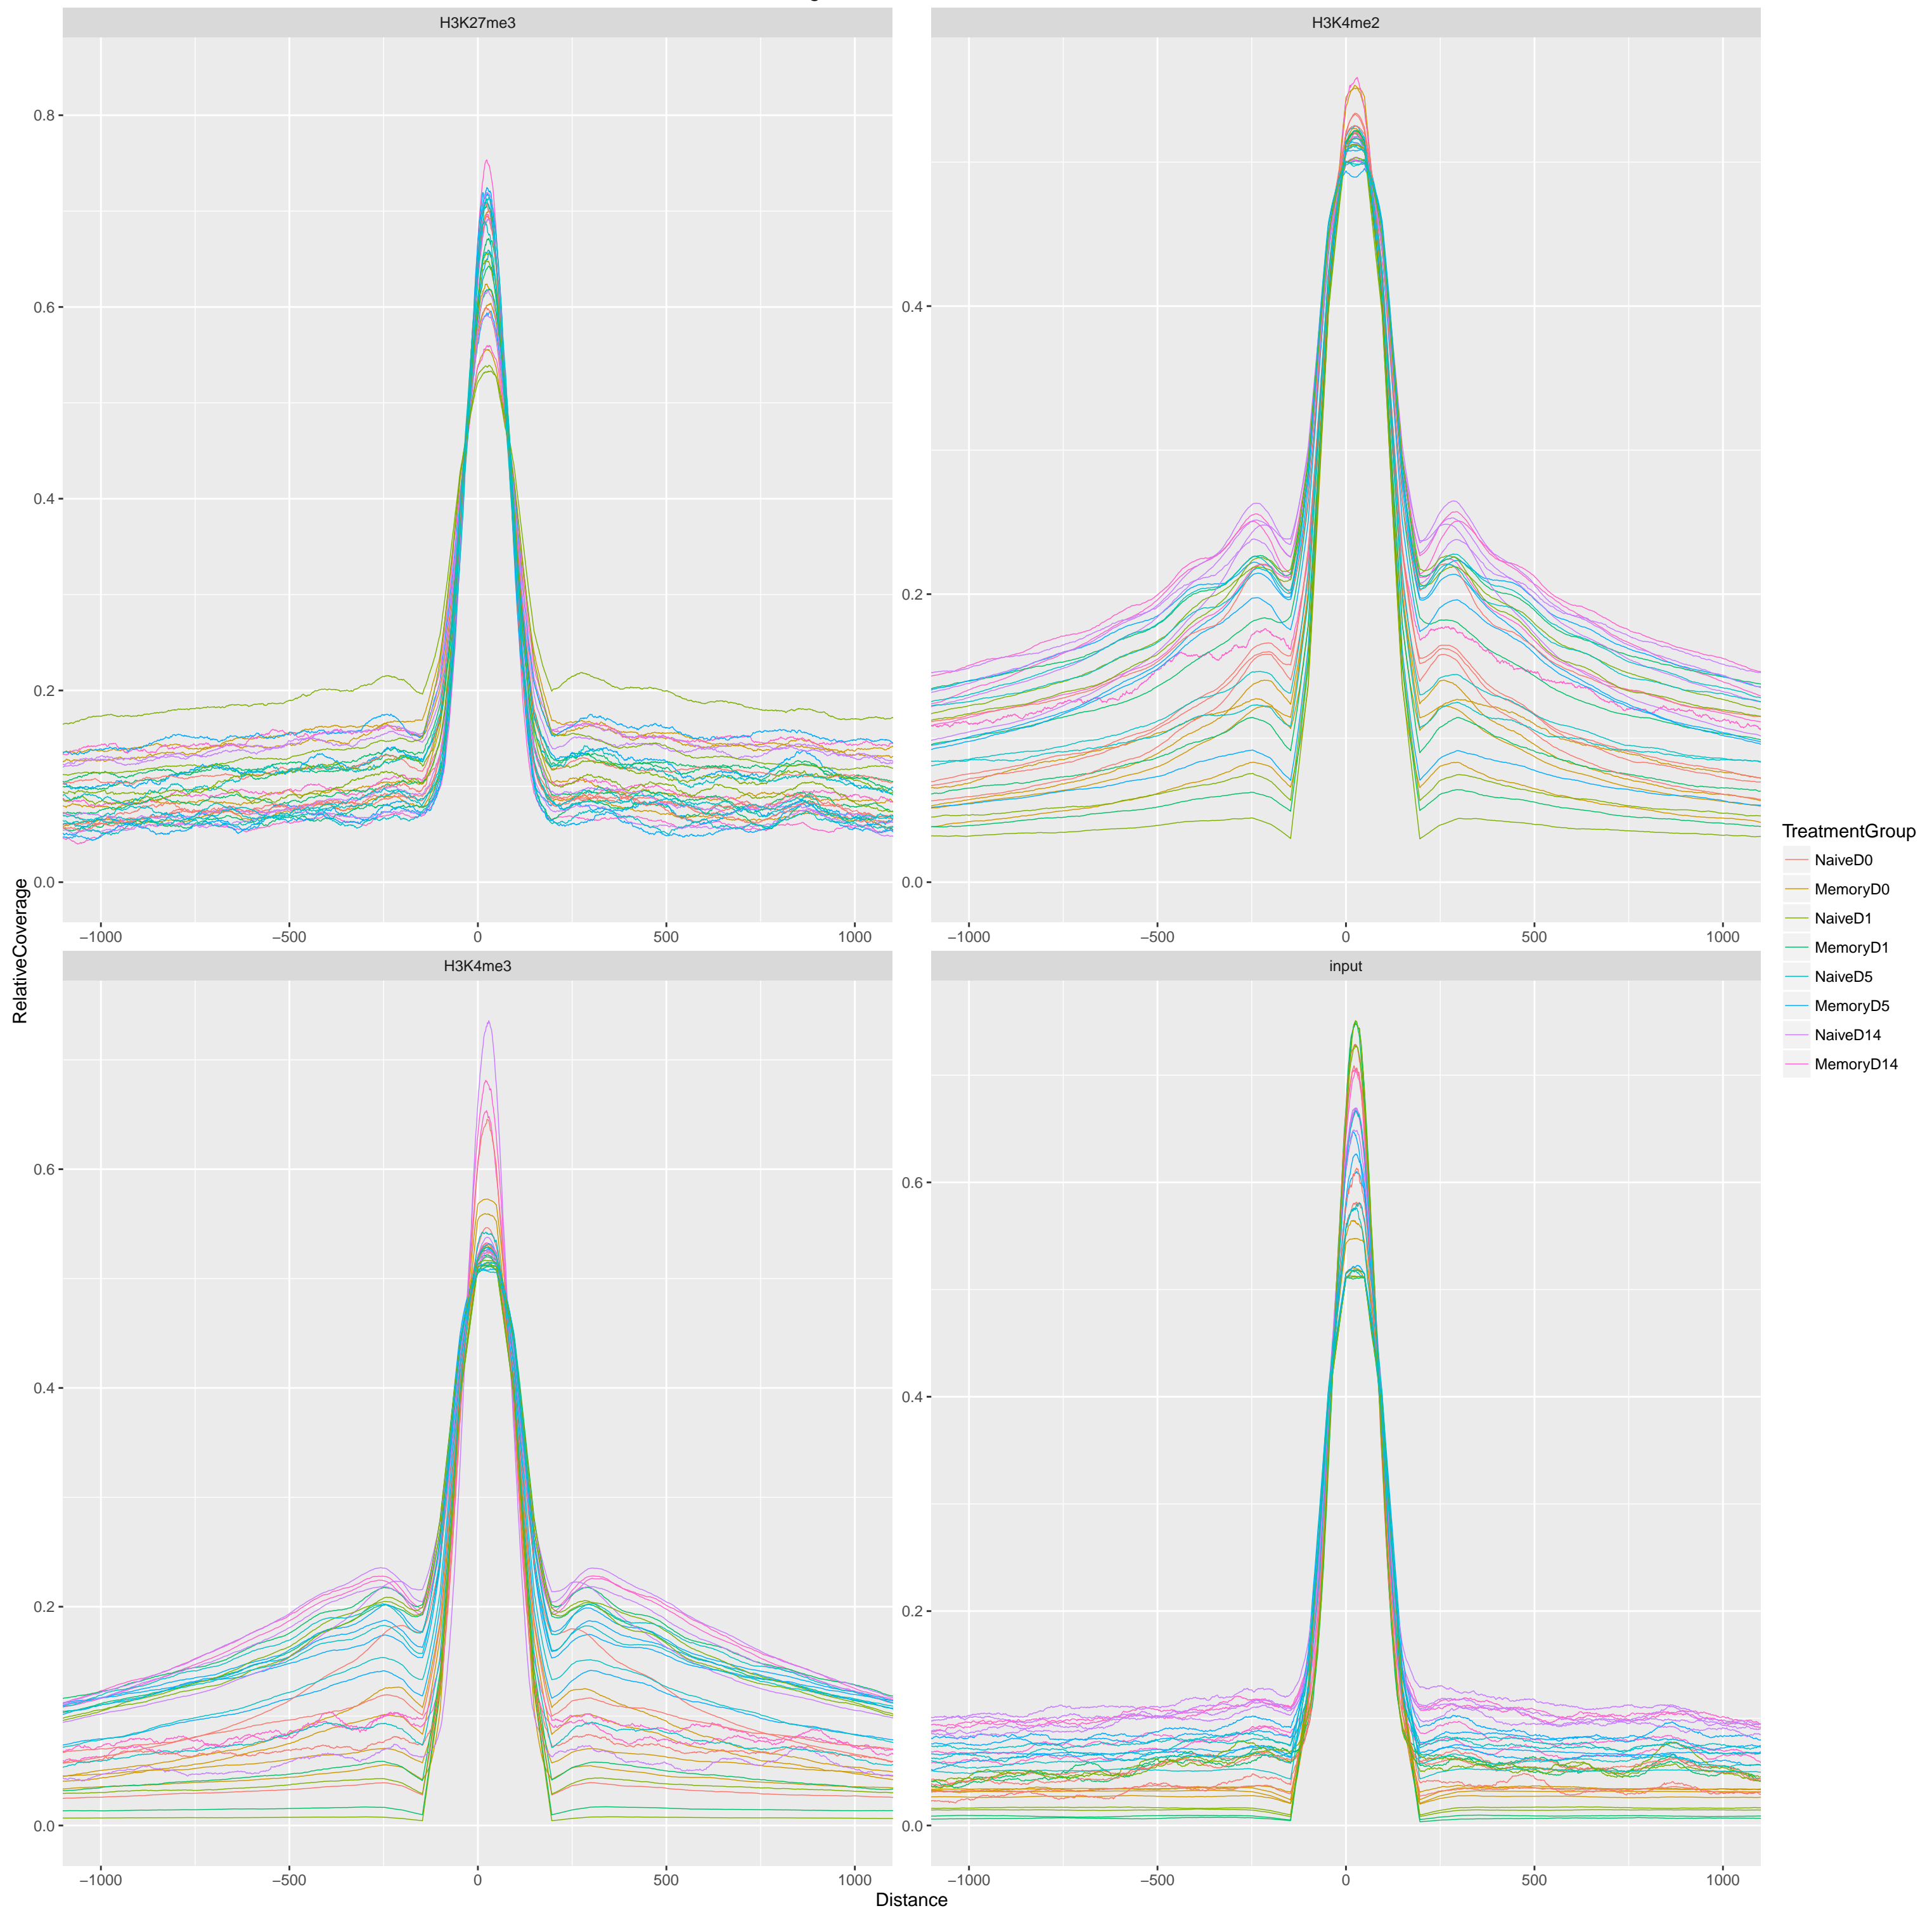

Relative Coverage Around Maxima, Raw, 10kb Radius

Relative Coverage Around Maxima, Raw, 1kb Radius

Relative Coverage Around Maxima, Raw, 300bp Radius