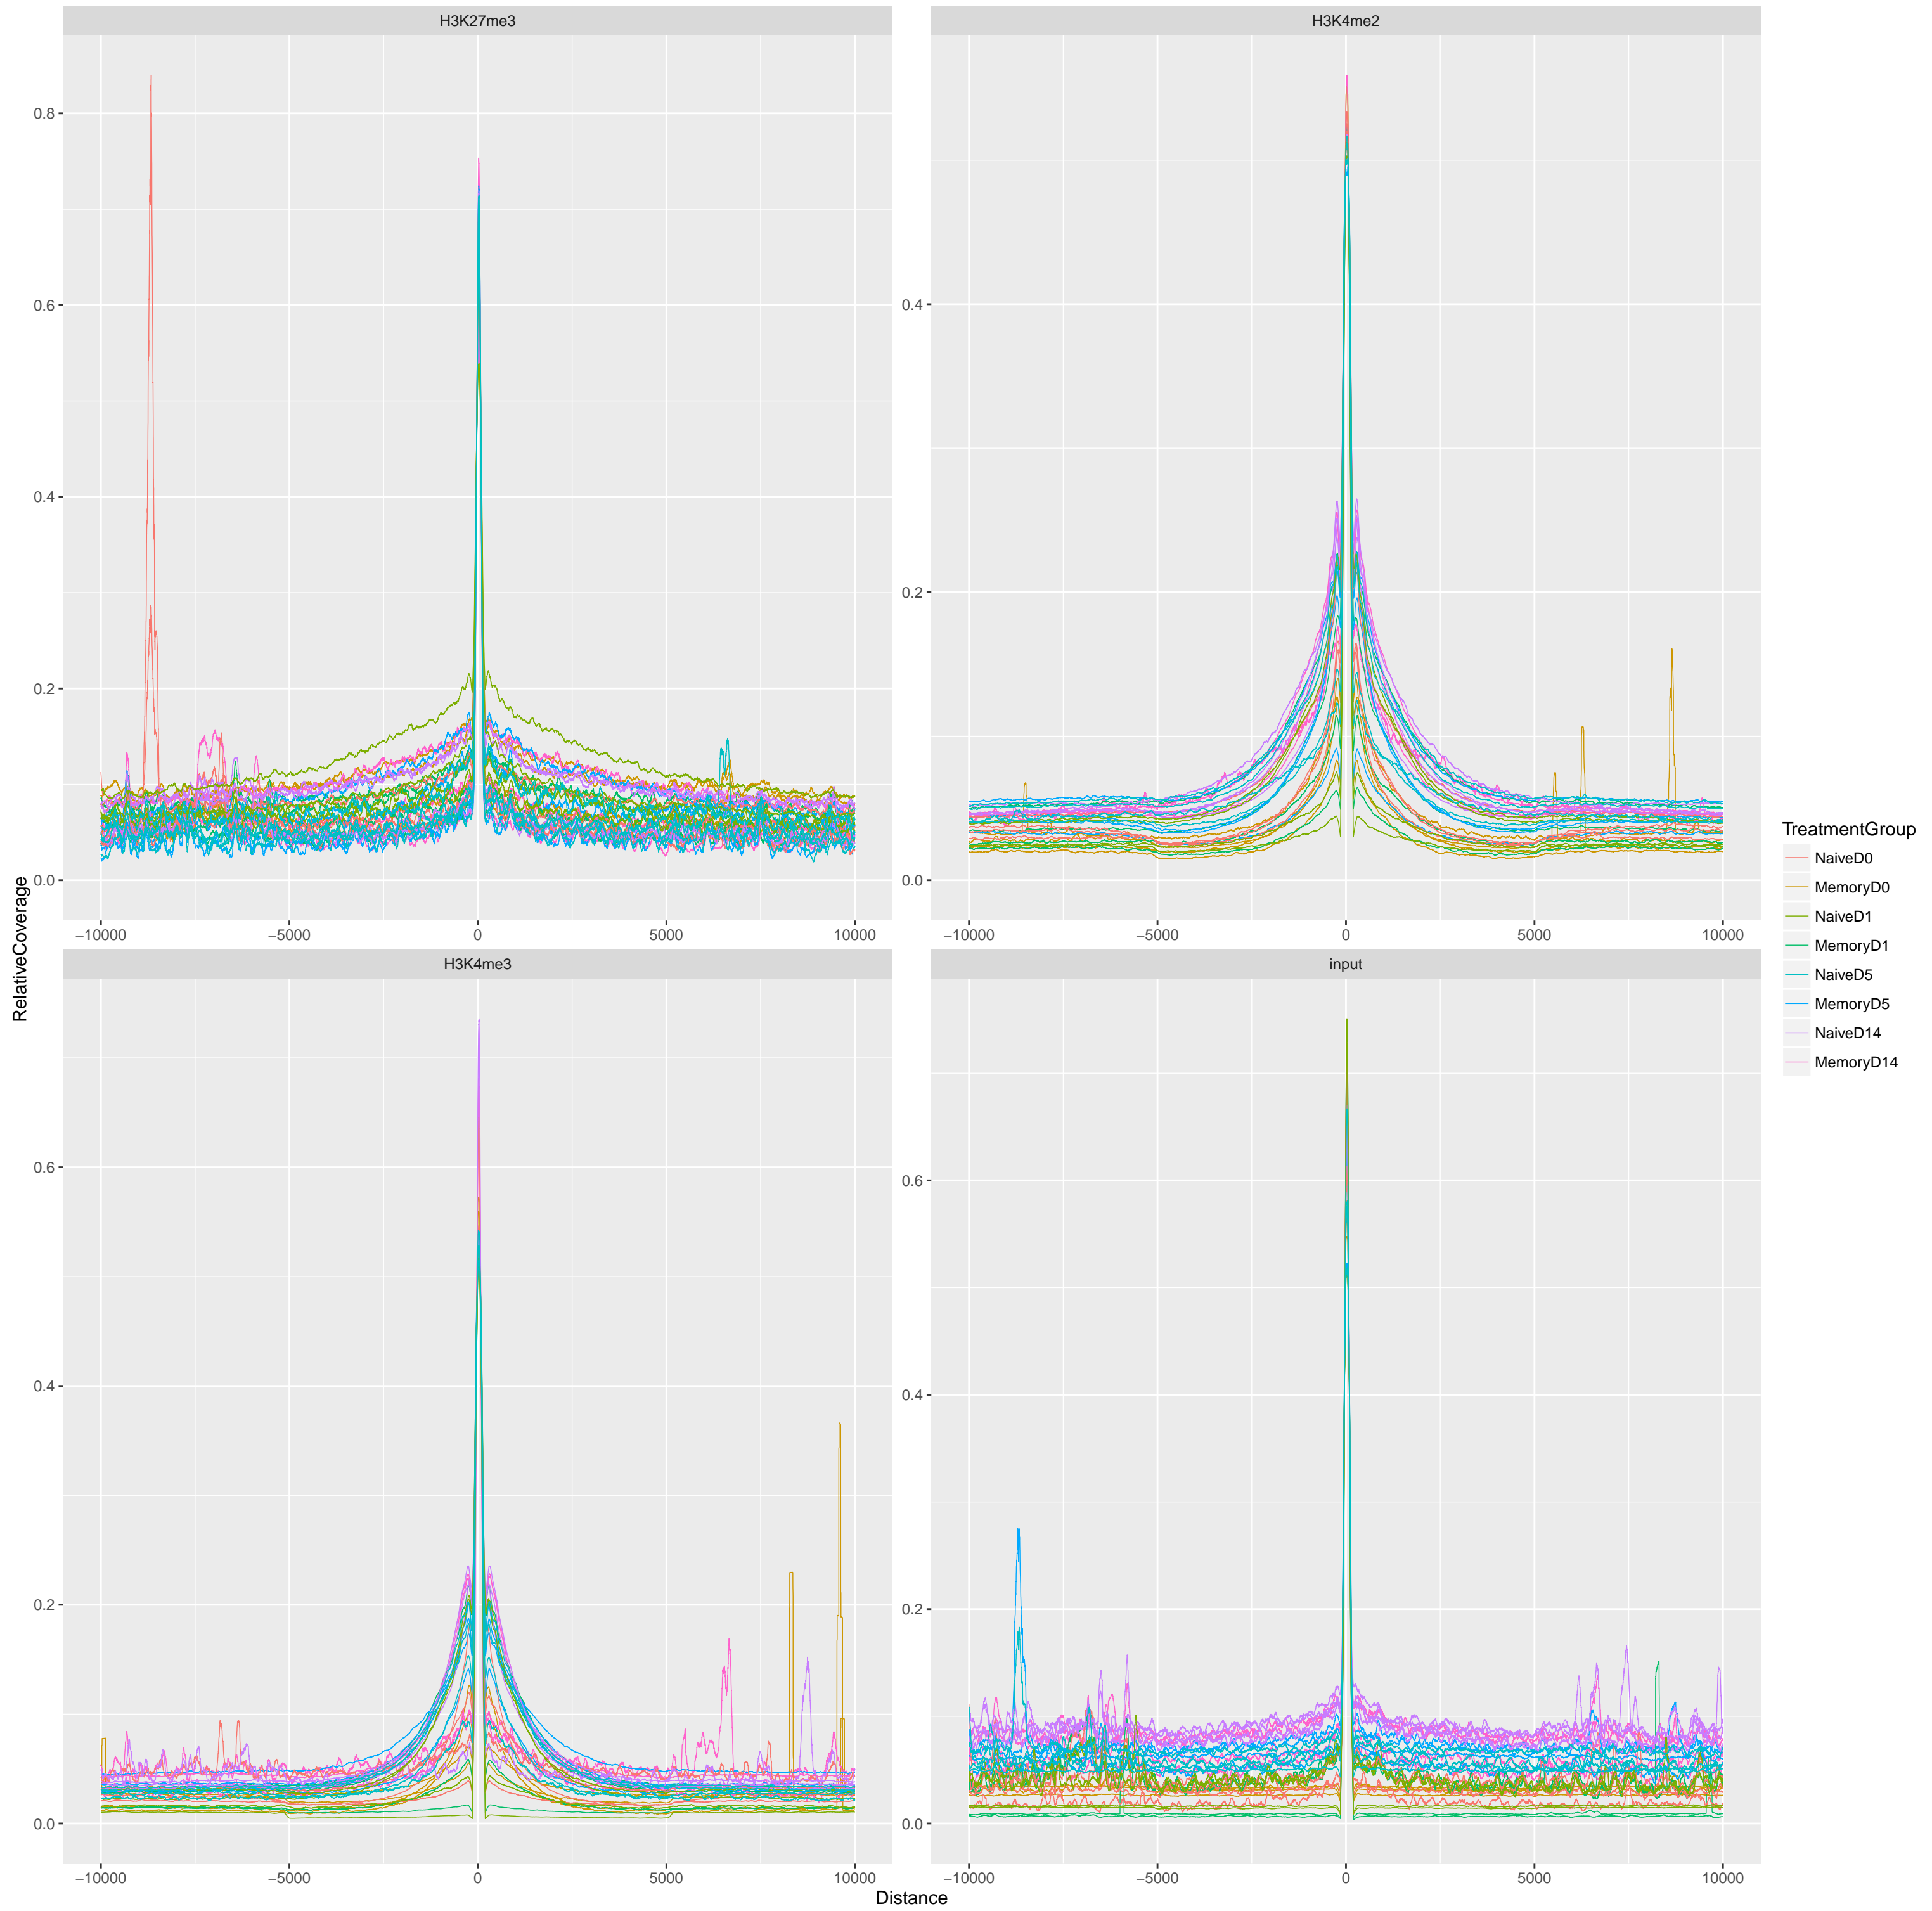

Relative Coverage Around Maxima, Raw, 10kb Radius

Relative Coverage Around Maxima, Raw, 1kb Radius

Relative Coverage Around Maxima, Raw, 300bp Radius